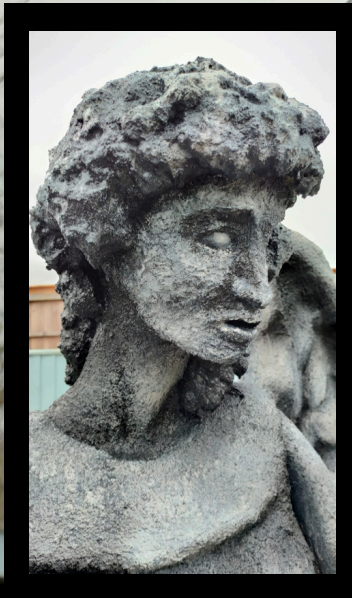

Email info@podpadstudios.co.uk

Tel 00 44 (0) 7754 194 670

www.podpadstudios.com

Customer to collect. Price is
EX-Works SN25 3BX UK.
Delivery within 50 miles of
Swindon £1 per mile, by
special arrangement