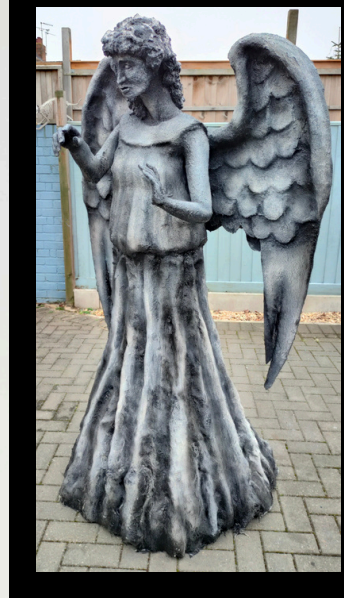

Weeping Angel

Weeping Angel by Podpadstudios.

- 178cm x 85cm x 95cm
- Fiberglass.
- Textured Paint, reproducing stone finish
- Weatherproof, use outdoor or indoor
- Impressive figure, reaching out to touch you...

Offers in the region of

£1,000