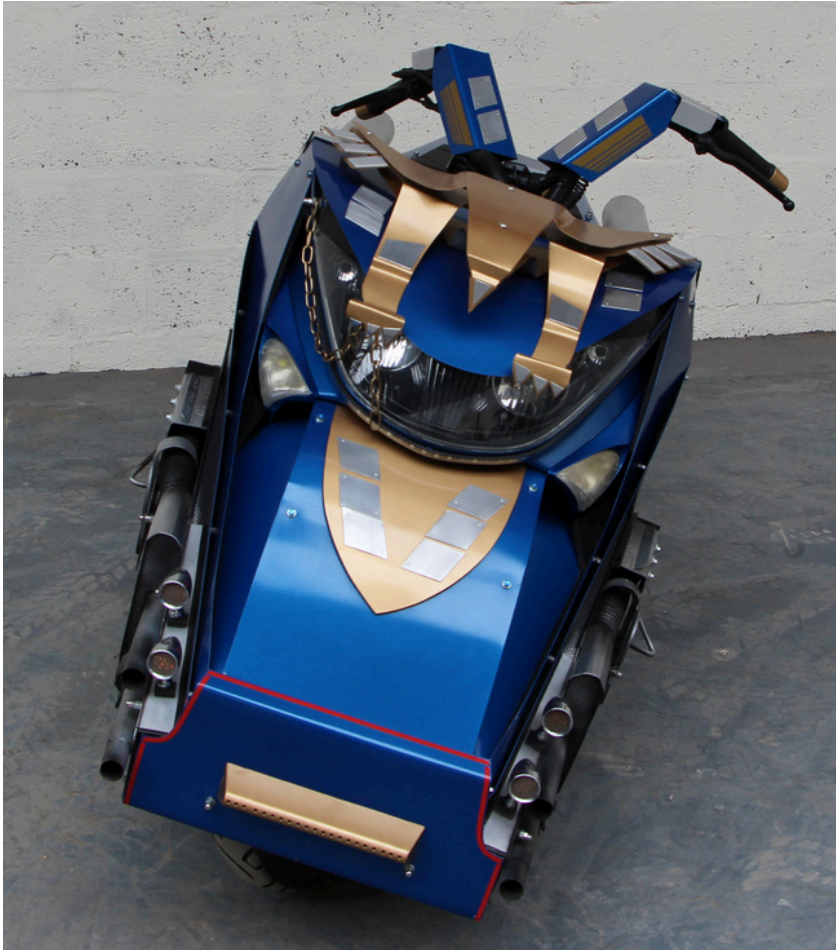

It is the essence of Dredd on 2 wheels. The symbols of the eagle and the shield, representing law and order, run through the aesthetics of this fully working bike. Gadgets were essential on this crowd pleaser, so we made them interactive, microphone, sirens, lights and guns.

400cc automatic Petrol Engine. Donor vehicle: Piaggio Evo 400, complete with V5. It wouldn't take a great deal of work to get this vehicle road legal. Imagine turning up at the local bike meet on this stunner.

Dimensions

L: 230cm

W: 80cm

H: 125cm

Weight 200Kg

This is the perfect opportunity to own a unique film-inspired prop from Podpadstudios. Fully working petrol 400cc automatic motorbike. Ideal for a private collection or could be a great business opportunity.

# Dredd Bike