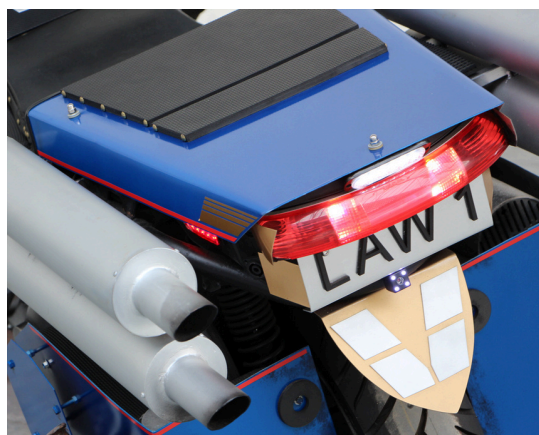

It is the essence of Dredd on 2 wheels. The symbols of the eagle and the shield, representing law and order, run through the aesthetics of this fully working bike. Gadgets were essential on this crowd pleaser, so we made them interactive, microphone, sirens, lights and guns.

400cc automatic Petrol Engine. Donor vehicle: Piaggio Evo 400, complete with V5. It wouldn't take a great deal of work to get this vehicle road legal. Imagine turning up at the local bike meet on this stunner.

Dimensions

L: 230cm

W: 80cm

H: 125cm

Weight 200Kg

This is the perfect opportunity to own a unique film-inspired prop from Podpadstudios. Fully working petrol 400cc automatic motorbike. Ideal for a private collection or could be a great business opportunity.